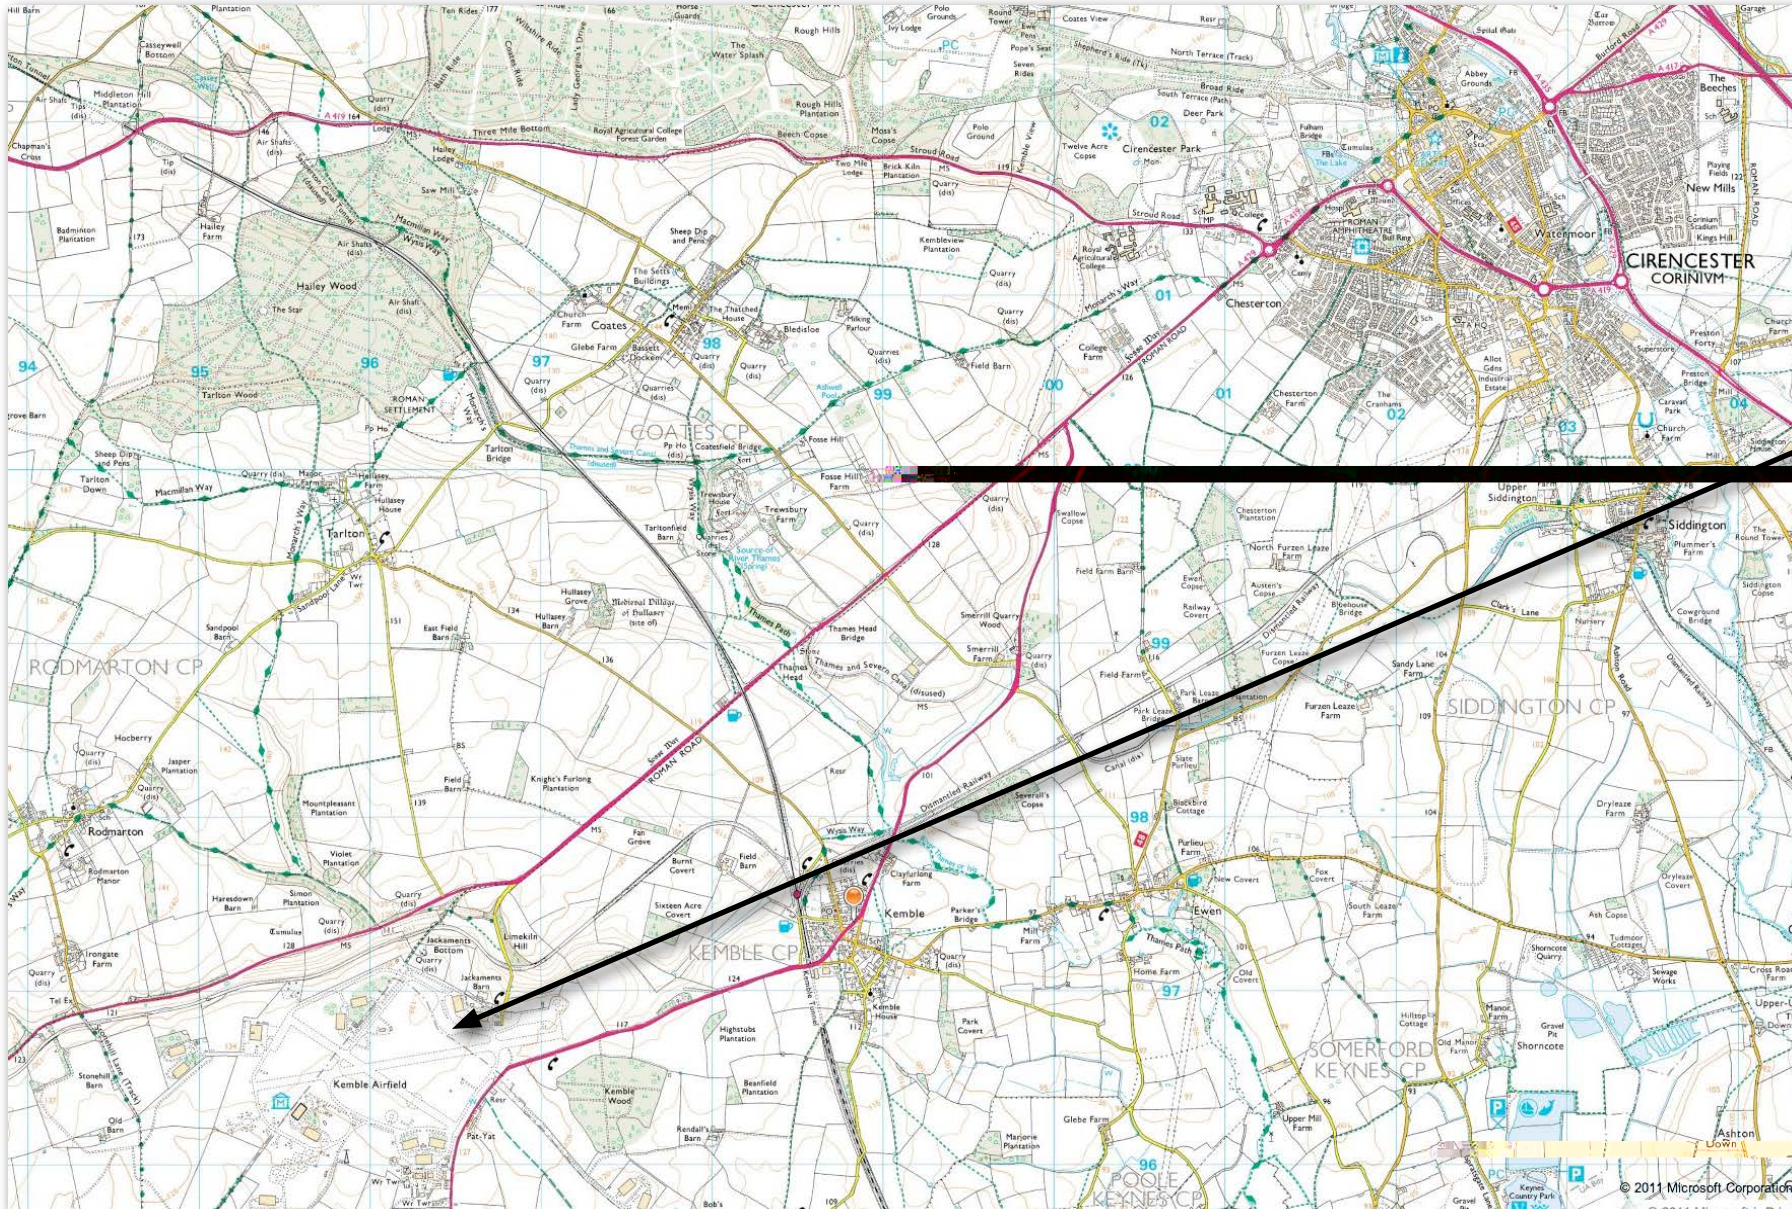

Starspeed Training - Directions

North side airfield entrance

Cirencester

Starspeed Training Ltd

Hangar 1
J Site
Kemble Aerodrome
Gloucestershire
GL7 6BA

+44 (0)1285 611000
+44 (0) 7825 066852

Starspeed Training - Directions

Follow the Tetbury road out of Cirencester to the North side of the airfield.
Ignore the signs to Kemble village and railway station

Starspeed Training Ltd

Hangar 1
J Site
Kemble Aerodrome
Gloucestershire
GL7 6BA