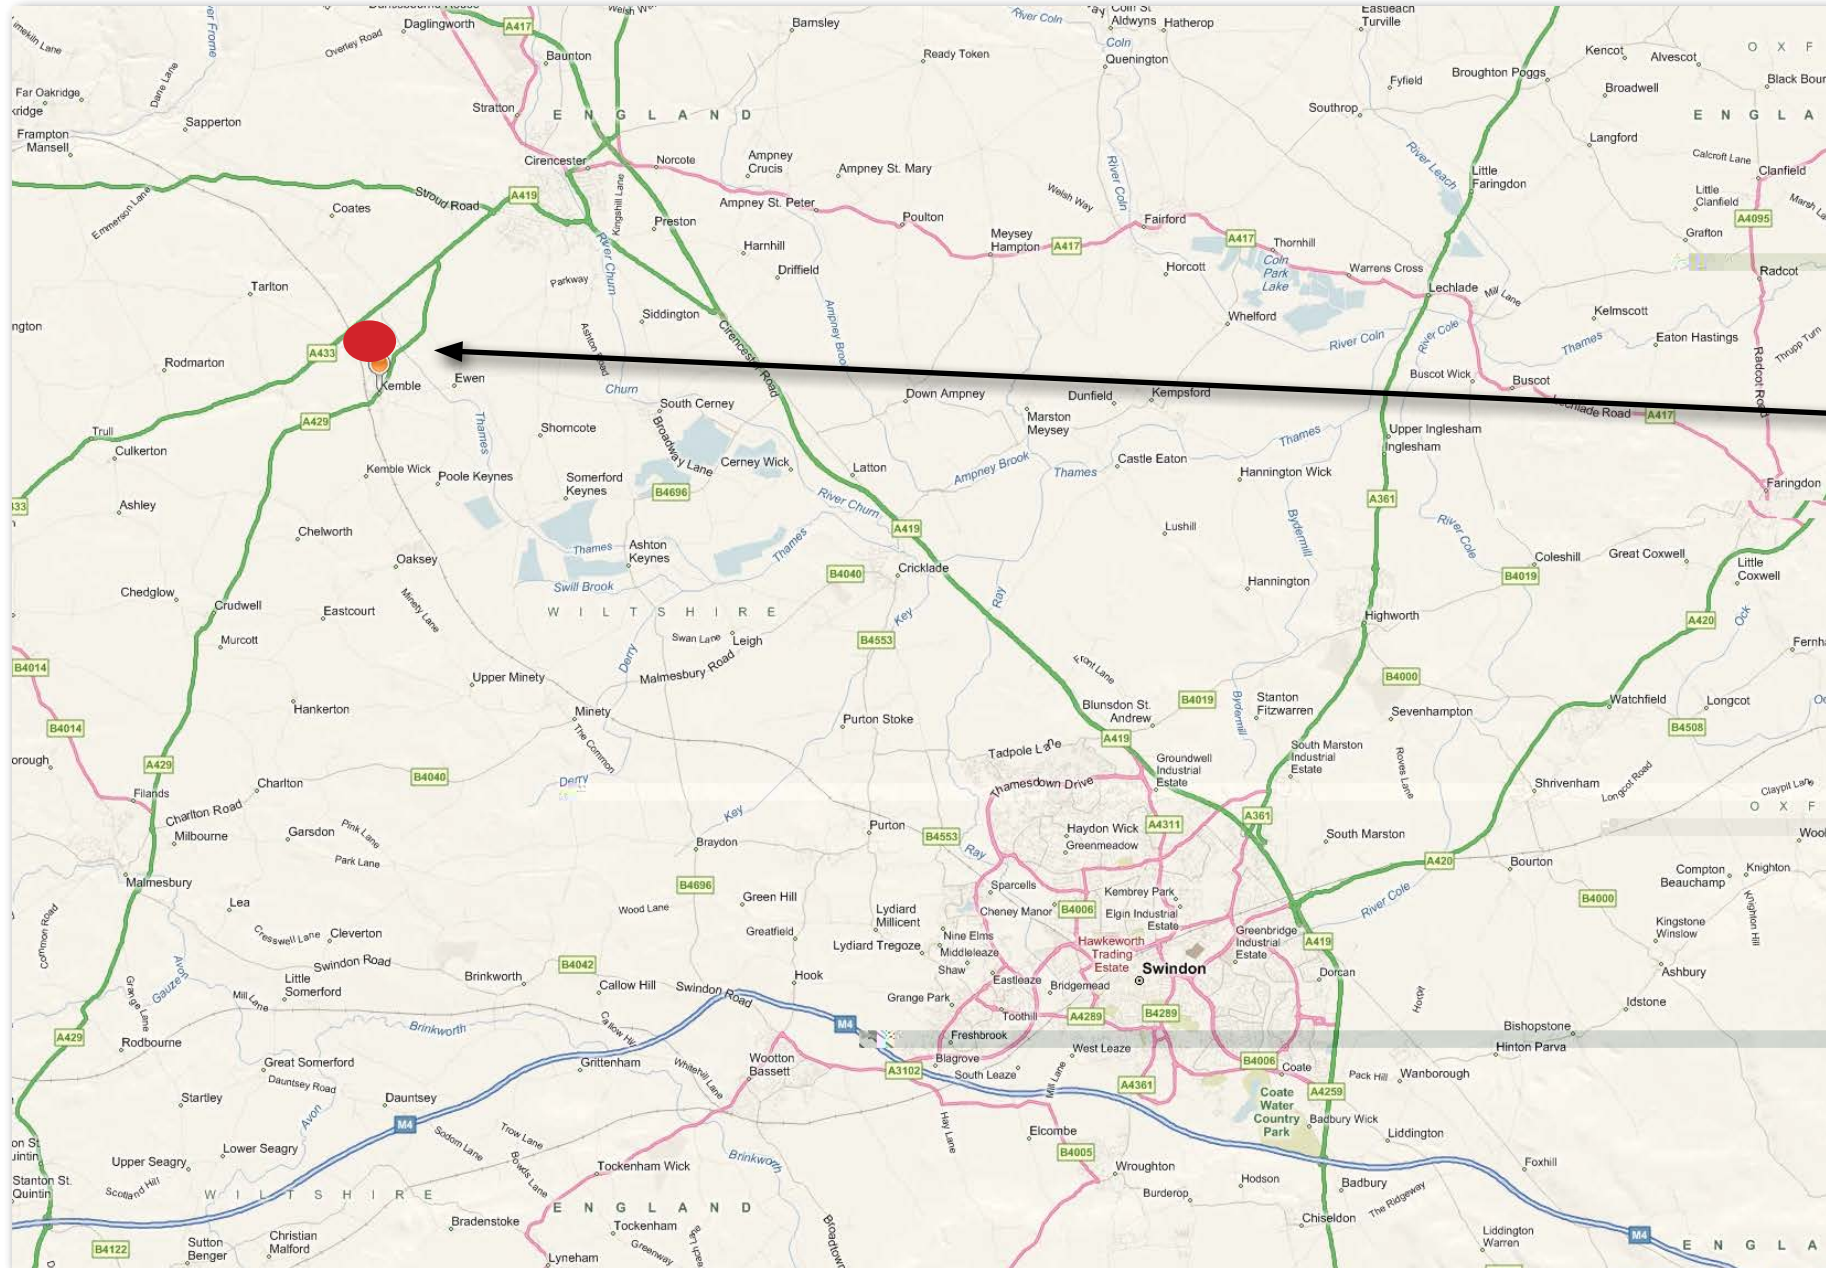

Starspeed Training - Directions

Junction 15 from the M4 to Cirencester, then the Tetbury Road to Kemble

Starspeed Training Ltd

Hangar 1
J Site
Kemble Aerodrome
Gloucestershire
GL7 6BA

+44 (0)1285 611000
+44 (0) 7825 066852