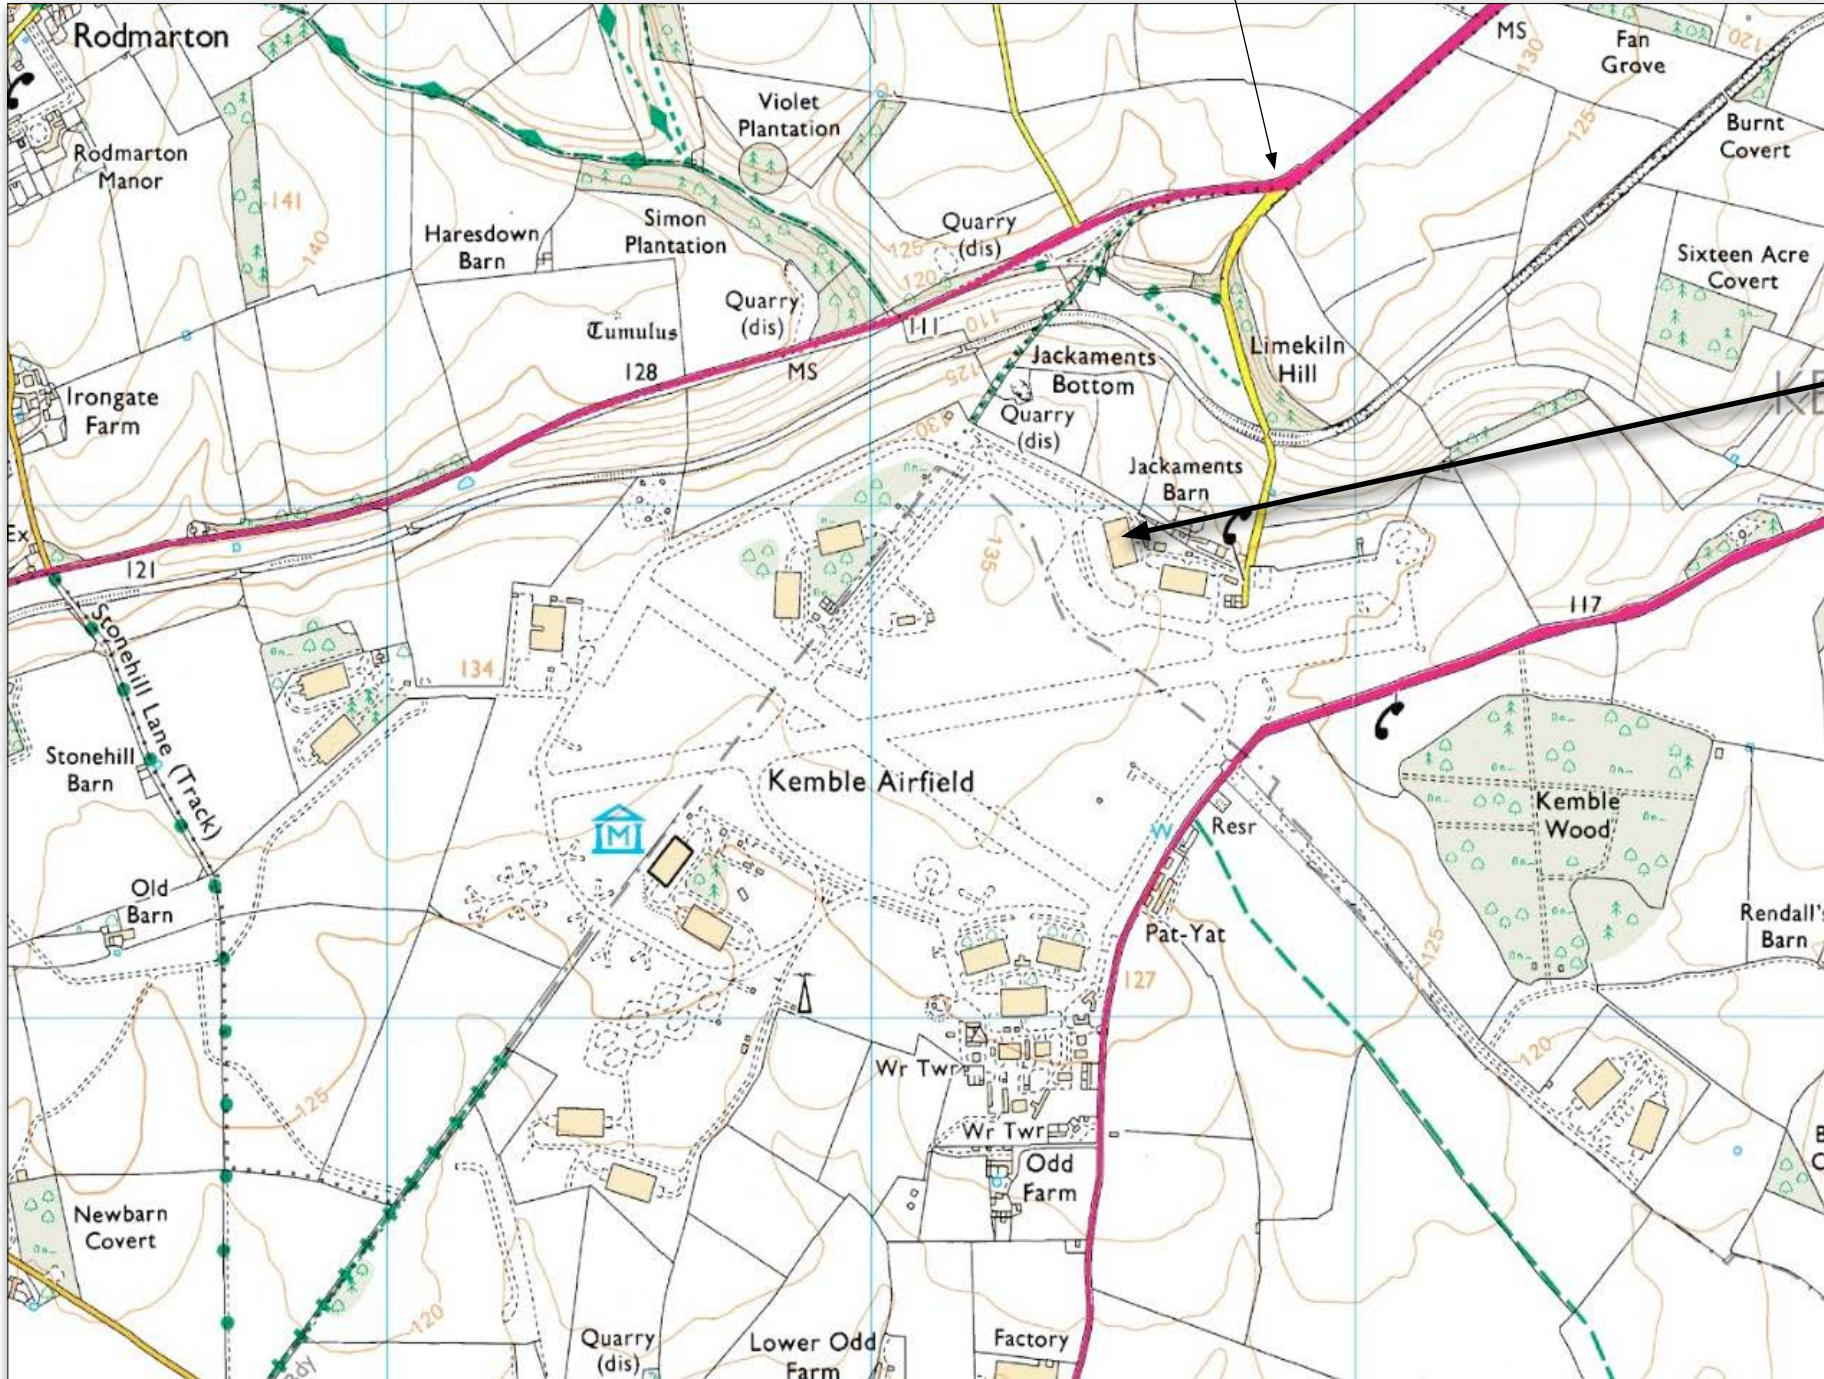

Starspeed Training - Directions

North side airfield entrance

Cirencester

Starspeed Training Ltd

Hangar 1
J Site
Kemble Aerodrome
Gloucestershire
GL7 6BA

+44 (0)1285 611000
+44 (0) 7825 066852

Starspeed Training - Directions

Follow the Tetbury road out of Cirencester to the North side of the airfield.
Ignore the signs to Kemble village and railway station

Starspeed Training Ltd

Hangar 1
J Site
Kemble Aerodrome
Gloucestershire
GL7 6BA